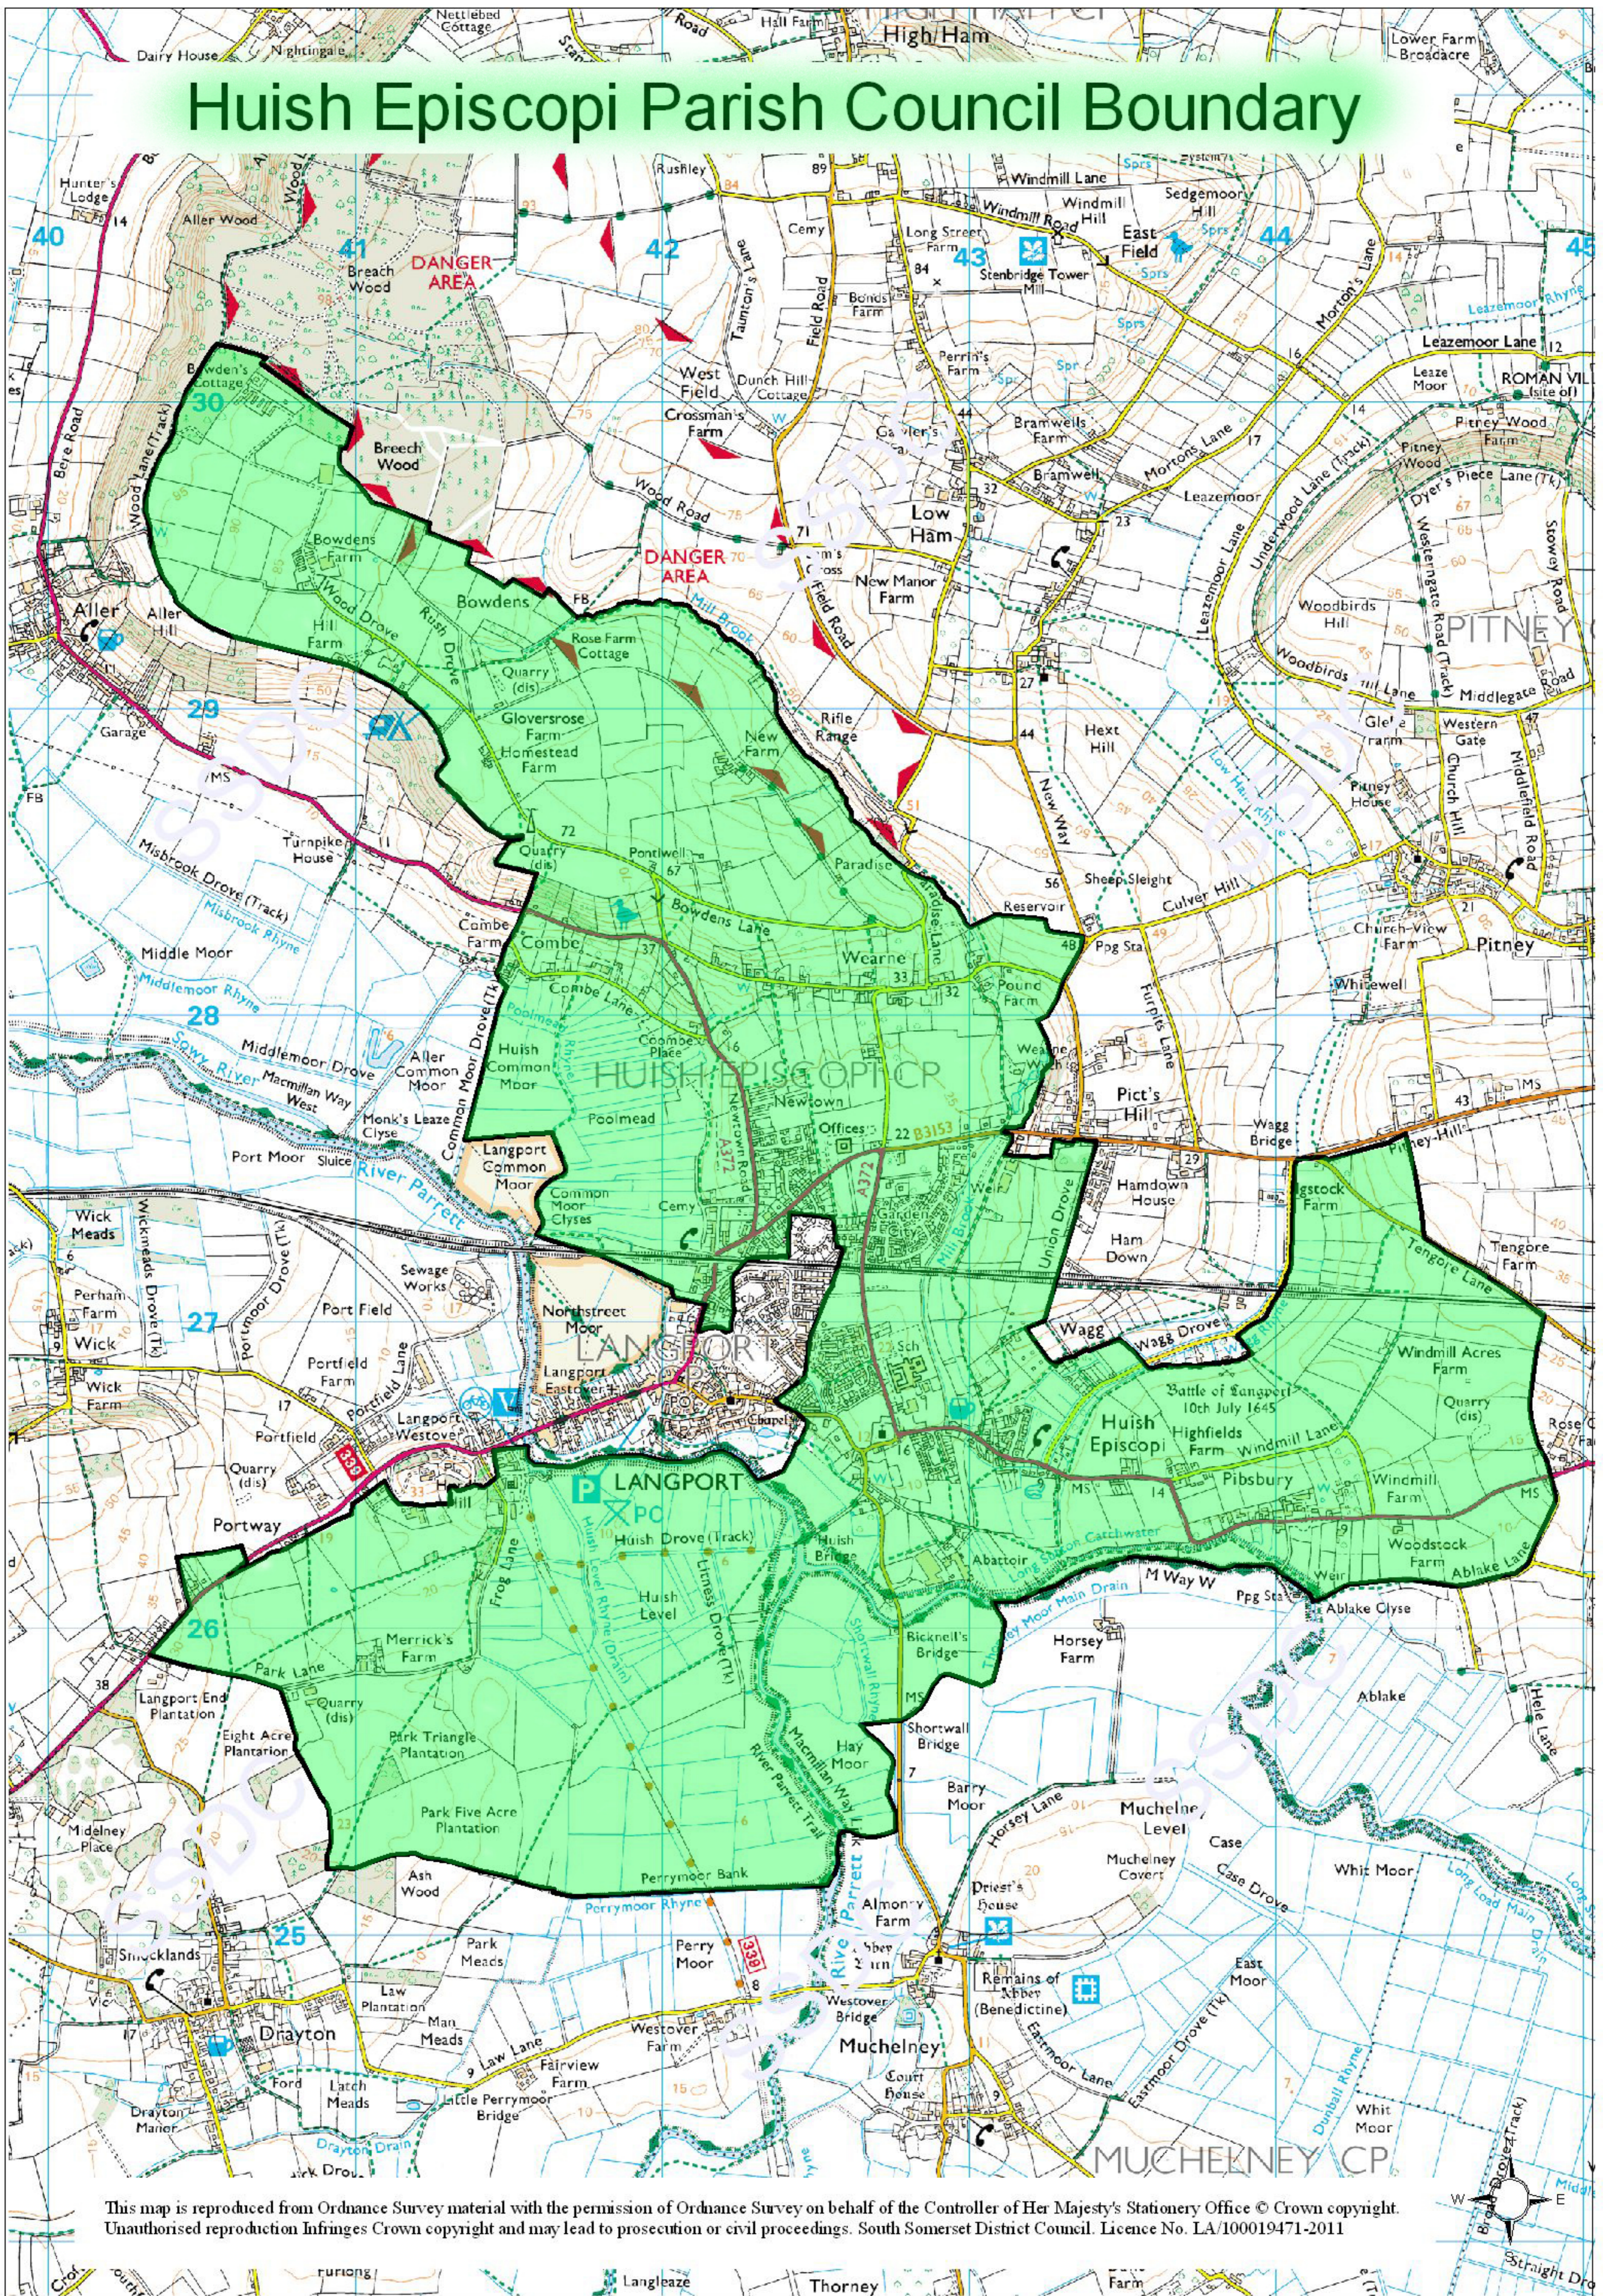

# Huish Episcopi Parish Council Boundary

This map is reproduced from Ordnance Survey material with the permission of Ordnance Survey on behalf of the Controller of Her Majesty's Stationery Office © Crown copyright. Unauthorised reproduction infringes Crown copyright and may lead to prosecution or civil proceedings. South Somerset District Council. Licence No. LA/100019471-2011